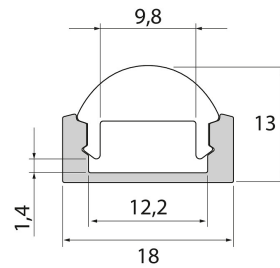

## Profile 1m 30D AL ACC

Slimline 7 Optical is an aluminium profile equipped with an optical 30° or 60° diffuser for LED strips with a maximum width of 12 mm. Ideal for applications where light needs to be targeted or restricted to achieve a sophisticated appearance. Surface mounting on a ceiling or wall. Brackets and end pieces with or without a wire opening are available as accessories. An extension piece is also available for easier installation. Read more about the other Slimline products.

### Profile 1m 30D AL ACC

PRODUCT CODE	CODE	KG	PRODUCT FAMILY
4209002	L2ALAC	0.16	Slimline 7

Profile 1m 30D AL ACC  
EC002707

Asennus

Rakenne

Type of accessory/spare part

Profile

Himmennys ja ohjaus