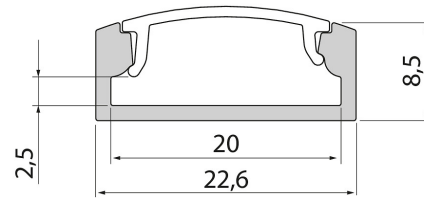

Profile 1m AL PCO

Slimline 8 Wide is a clean-lined, low aluminium profile for LED strips with a maximum width of 20 mm. The wide profile is also compatible with Apus quick connectors. Surface mounting on a ceiling, on a wall, or beneath worktops. A bracket and end pieces with or without wire opening are available as accessories. Slimline 8 Wide R is available for recessed mounting.

Profile 1m AL PCO

PRODUCT CODE	CODE	KG	PRODUCT FAMILY
4222745	L2ALTB	0.2	Slimline 8 Wide

Profile 1m AL PCO
EC002707

Asennus

Rakenne

Type of accessory/spare part

Profile

Himmennys ja ohjaus

Valotekniset tiedot

Elinikä ja suorituskyky

Mitat

Sähkötekniset tiedot